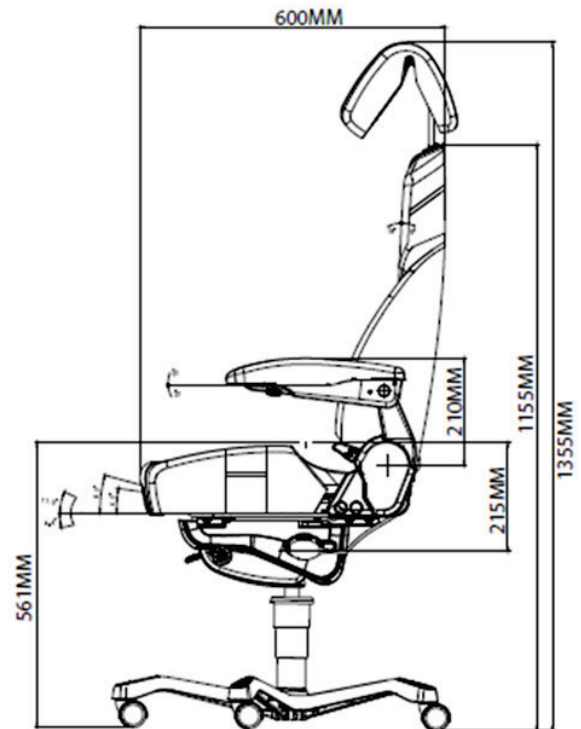

K4 Office Chair

DIMENSIONS

**CONTACT YOUR NEAREST KAB SEATING DISTRIBUTOR
FOR MORE INFORMATION**

KAB Seating Ltd

Round Spinney
Northampton
NN3 8RS

T +44 (0) 1604 790500
F +44 (0) 1604 790155
E infouk@cvgrp.com