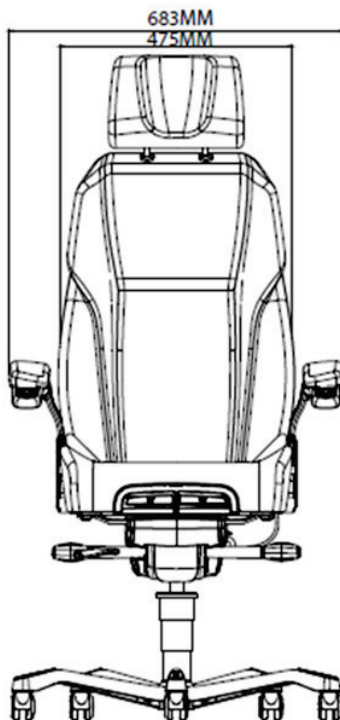

K4 Office Chair

DIMENSIONS

**CONTACT YOUR NEAREST KAB SEATING DISTRIBUTOR
FOR MORE INFORMATION**

KAB Seating Ltd

Round Spinney
Northampton
NN3 8RS

T +44 (0) 1604 790500
F +44 (0) 1604 790155
E infouk@cvgrp.com