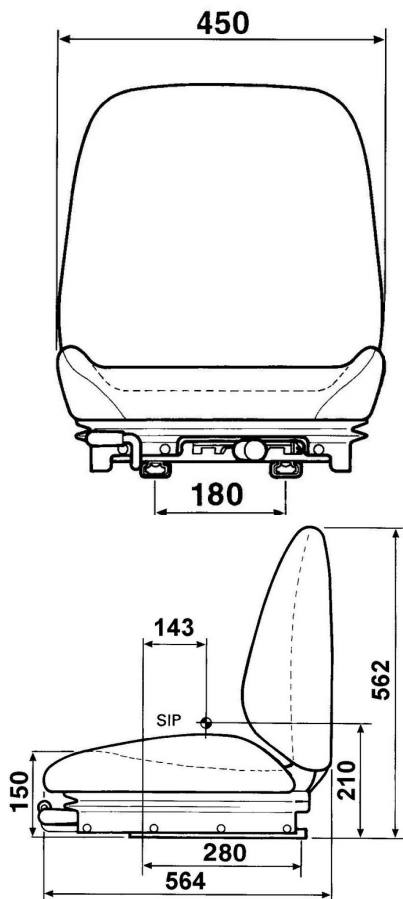

KAB 254

SPECIFICATION SHEET

CAPITALseating

Standard features:

- 12V or 24V air suspension with weight adjustment (50-120kgs)
- Seat tilt adjustment 10 degrees in 3 increments
- Backrest angle adjustment in 15mm increments
- 210mm Fore and Aft adjustment in 15mm increments
- 50mm vertical suspension stroke
- Black PVC trim with breathable vinyl insert
- Seat belt (anchorage to ISO 3776)

Options:

- Static or retractable lap belt
- Adjustable armrests
- Hip guards
- Sensor pad
- Seat heating
- Range of fabric or PVC trims

Specification based on part no. 169632 – dimensions, standard features and options on other models of the 254 may vary.