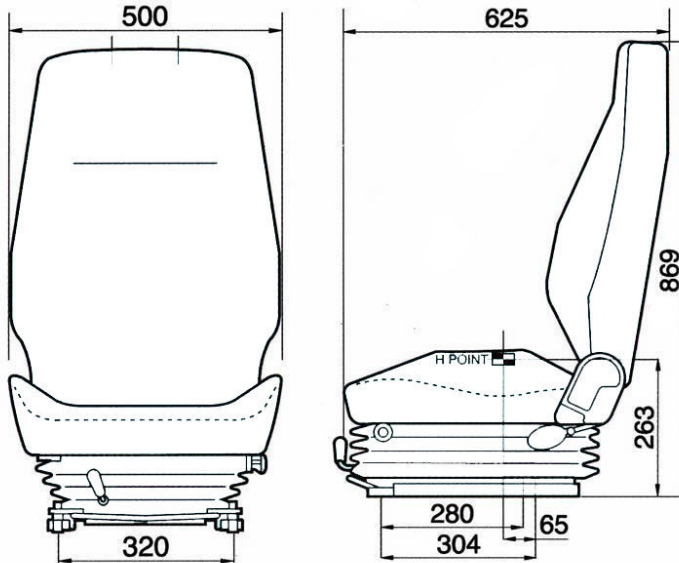

## SPECIFICATION SHEET

**CAPITAL**seating

### Standard Features:

- Low-profile air suspension
- 75mm vertical stroke
- Manual adjustment for driver weight from 50-120Kg
- 60mm seat height and tilt adjustment
- Air dump valve
- Backrest angle adjustment
- Fore and aft adjustment – 160mm
- Lumbar support
- Suspension cover

### Options:

- Adjustable pivoting armrests - various widths available
- Headrest
- Brackets to alter slide rail mounting centres to 216/255/280/305mm
- Range of high quality fabric or PVC trims

Specification based on part no. 159309 – standard features and options on other models of the 414B may vary.