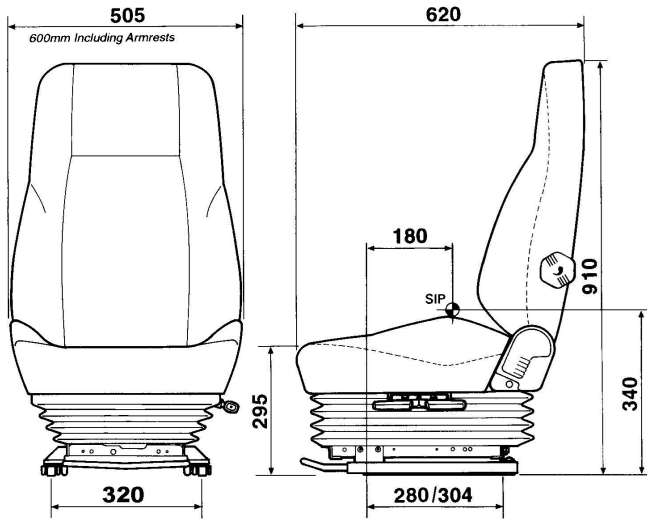

## SPECIFICATION SHEET

**CAPITAL**seating

### Standard Features:

- 100mm vertical air suspension stroke
- Automatic driver weight adjustment from 50-120Kg
- 60mm seat height and tilt adjustment
- Backrest angle adjustment
- Fore and aft adjustment – 160mm
- Fore and aft isolator
- Suspension cover