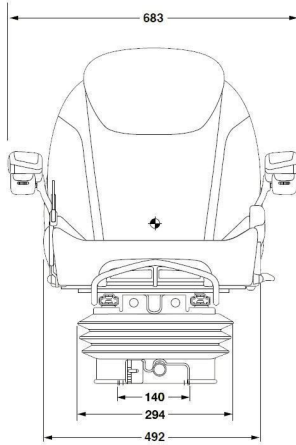

KAB 15/K6

SPECIFICATION SHEET

CAPITALseating

Standard Features:

- 12V air suspension
- 80mm vertical suspension stroke
- 70mm integral height adjustment
- 50-120kg weight adjustment
- Slide rail adjustment
- Seat base tilt & length adjustment
- Low backrest
- Backrest angle adjustment
- Lumbar support

Options:

- Seat belt
- Headrest
- Adjustable armrests
- 180 degree turntable

Unit 1, Forward Park, Sheene Road, Leicester,
LE4 1BF, United Kingdom
Tel: +44 (0)116 216 9910
Web: www.capitalseating.co.uk
Email: sales@capitalseating.co.uk