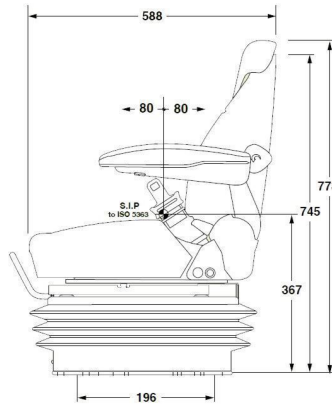

KAB 15/K6

SPECIFICATION SHEET

CAPITALseating

Standard Features:

- 12V air suspension
- 80mm vertical suspension stroke
- 70mm integral height adjustment
- 50-120kg weight adjustment
- Slide rail adjustment
- Seat base tilt & length adjustment
- Low backrest
- Backrest angle adjustment
- Lumbar support

Options:

- Seat belt
- Headrest
- Adjustable armrests
- 180 degree turntable

Unit 1, Forward Park, Sheene Road, Leicester,
LE4 1BF, United Kingdom
Tel: +44 (0)116 216 9910
Web: www.capitalseating.co.uk
Email: sales@capitalseating.co.uk