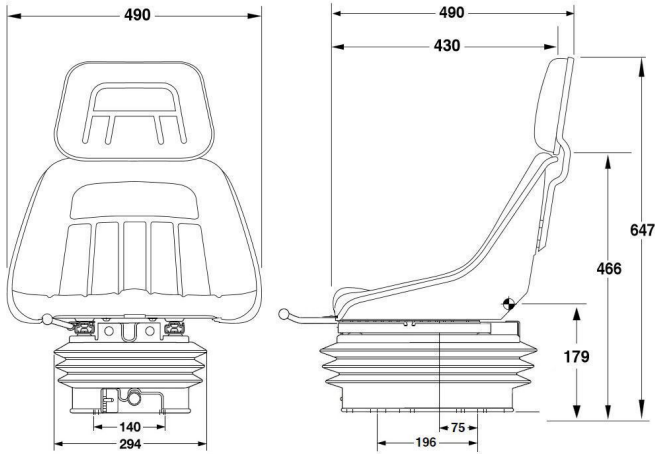

KAB 15/P2

SPECIFICATION SHEET

CAPITALseating

Standard Features:

- 12V air suspension
- 80mm vertical suspension stroke
- 70mm integral height adjustment
- 50-120kg weight adjustment
- Slide rail adjustment
- Waterproof seat pan

Options:

- Seat belt
- 180 degree turntable

Unit 1, Forward Park, Sheene Road, Leicester,
LE4 1BF, United Kingdom
Tel: +44 (0)116 216 9910
Web: www.capitalseating.co.uk
Email: sales@capitalseating.co.uk