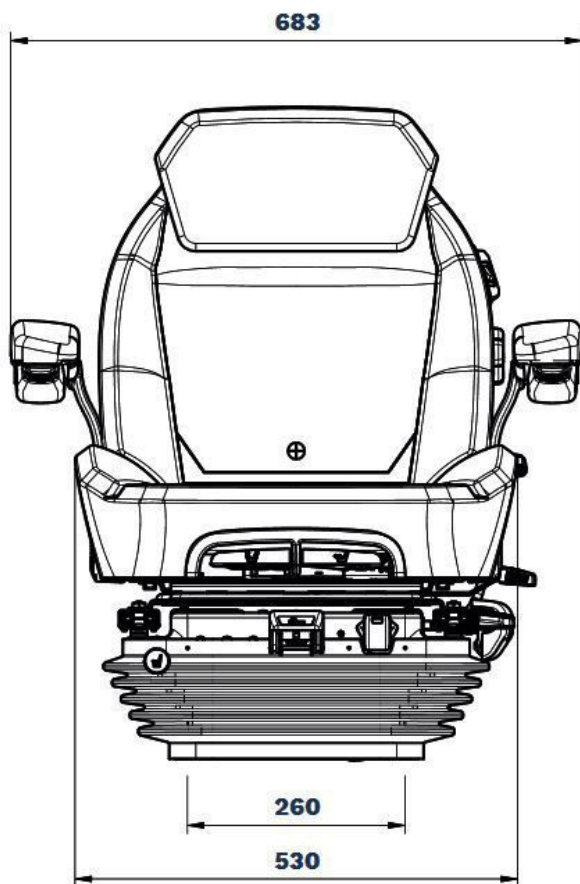

SCIOX Comfort Seat

CONTACT YOUR NEAREST KAB SEATING DISTRIBUTOR
FOR MORE INFORMATION

KAB Seating Ltd

Round Spinney
Northampton
NN3 8RS

T +44 (0) 1604 790500
F +44 (0) 1604 790155
E infouk@cvgrp.com