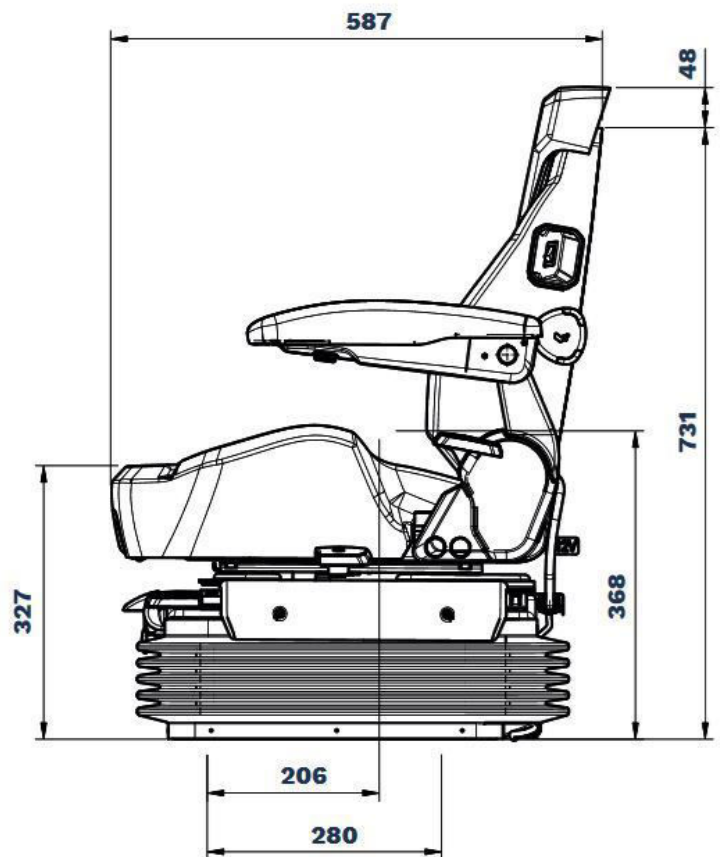

SCIOX Comfort Seat

CONTACT YOUR NEAREST KAB SEATING DISTRIBUTOR
FOR MORE INFORMATION

KAB Seating Ltd

Round Spinney
Northampton
NN3 8RS

T +44 (0) 1604 790500
F +44 (0) 1604 790155
E infouk@cvgrp.com