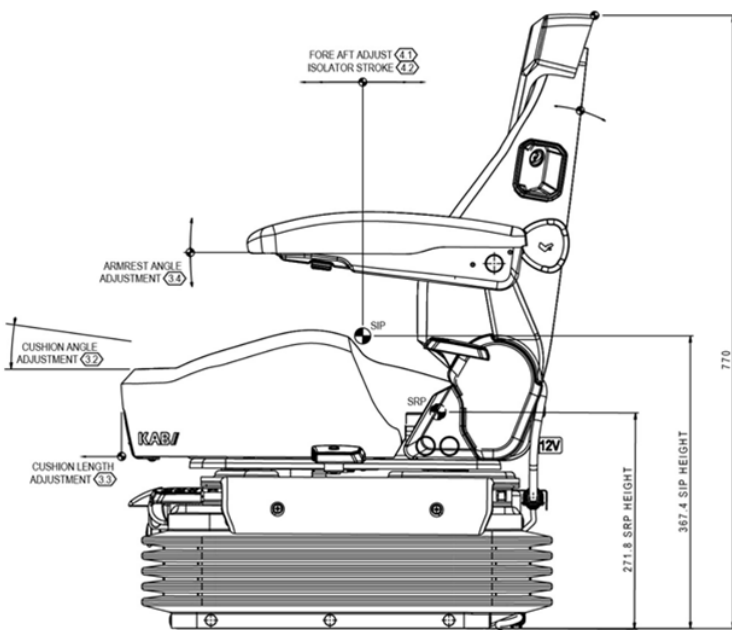

SCIOX Super Seat

DIMENSIONS

CONTACT YOUR NEAREST KAB SEATING DISTRIBUTOR FOR MORE INFORMATION

KAB Seating Ltd

Round Spinney
Northampton
NN3 8RS

T +44 (0) 1604 790500
F +44 (0) 1604 790155
E infouk@cvgrp.com