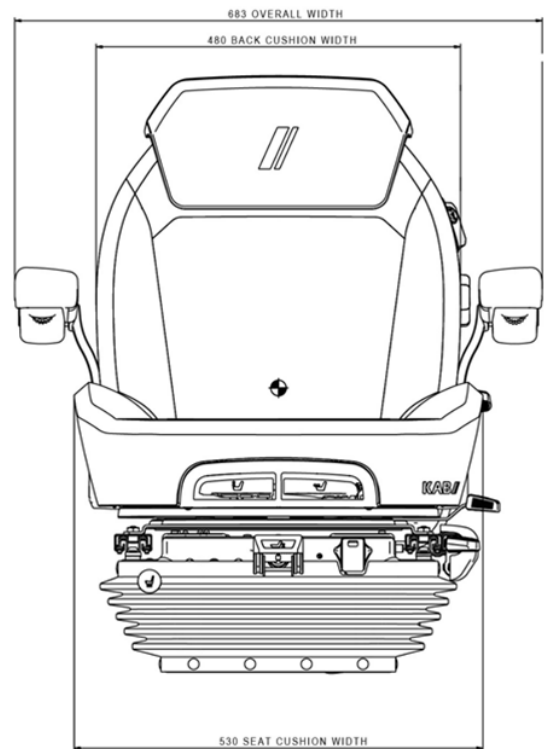

SCIOX Super Seat

DIMENSIONS

CONTACT YOUR NEAREST KAB SEATING DISTRIBUTOR FOR MORE INFORMATION

KAB Seating Ltd

Round Spinney
Northampton
NN3 8RS

T +44 (0) 1604 790500
F +44 (0) 1604 790155
E infouk@cvgrp.com