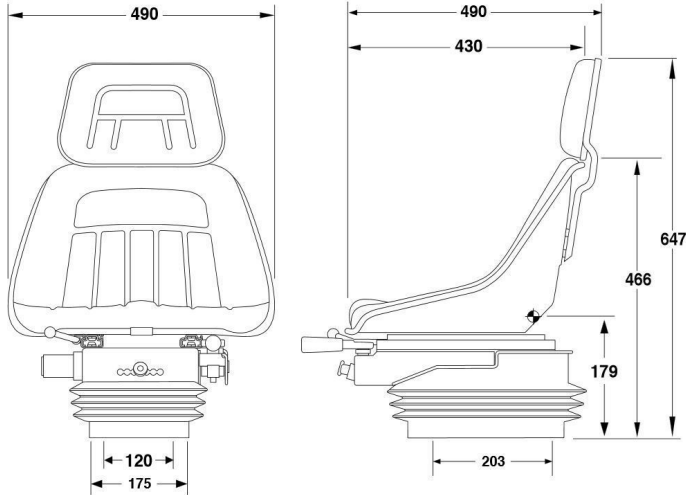

KAB XH2/P2

SPECIFICATION SHEET

CAPITALseating

Standard Features:

- Mechanical suspension
- Waterproof seat pan
- 90-160mm vertical suspension stroke
- 70mm integral height adjustment
- 50-120kg weight adjustment
- Slide rail adjustment
- EEC type approved classes I/II/III
- Black vinyl

Options:

- Seat belt
- Backrest extension
- 180 degree turntable

Unit 1, Forward Park, Sheene Road, Leicester,
LE4 1BF, United Kingdom
Tel: +44 (0)116 216 9910
Web: www.capitalseating.co.uk
Email: sales@capitalseating.co.uk