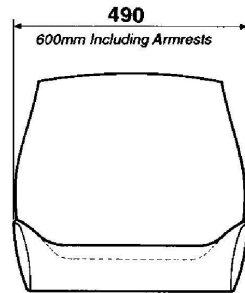

KAB XH2/T6 SPECIFICATION SHEET

CAPITALseating

XH2

Standard Features:

- Mechanical suspension
- Low reclining backrest
- 90-160mm vertical suspension stroke
- 70mm integral height adjustment
- 50-120kg weight adjustment
- Slide rail adjustment
- Adjustable armrests
- Lumbar support
- Backrest extension
- Document pocket
- Black fabric or vinyl options