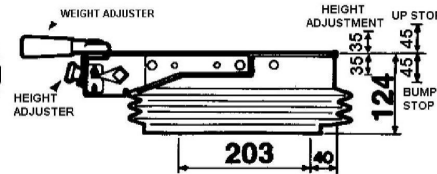

KAB XH2/T6 SPECIFICATION SHEET

CAPITALseating

XH2

Standard Features:

- Mechanical suspension
- Low reclining backrest
- 90-160mm vertical suspension stroke
- 70mm integral height adjustment
- 50-120kg weight adjustment
- Slide rail adjustment
- Adjustable armrests
- Lumbar support
- Backrest extension
- Document pocket
- Black fabric or vinyl options

Options:

- Seat belt
- 180 degree turntable

Unit 1, Forward Park, Sheene Road, Leicester,
LE4 1BF, United Kingdom
Tel: +44 (0)116 216 9910
Web: www.capitalseating.co.uk
Email: sales@capitalseating.co.uk