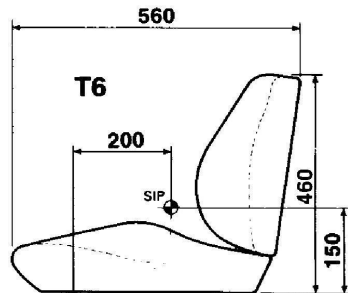

KAB XH2/T6 SPECIFICATION SHEET

CAPITALseating

XH2

Standard Features:

- Mechanical suspension
- Low reclining backrest
- 90-160mm vertical suspension stroke
- 70mm integral height adjustment
- 50-120kg weight adjustment
- Slide rail adjustment
- Adjustable armrests
- Lumbar support
- Backrest extension
- Document pocket
- Black fabric or vinyl options

Options:

- Seat belt
- 180 degree turntable

Unit 1, Forward Park, Sheene Road, Leicester,
LE4 1BF, United Kingdom
Tel: +44 (0)116 216 9910
Web: www.capitalseating.co.uk
Email: sales@capitalseating.co.uk