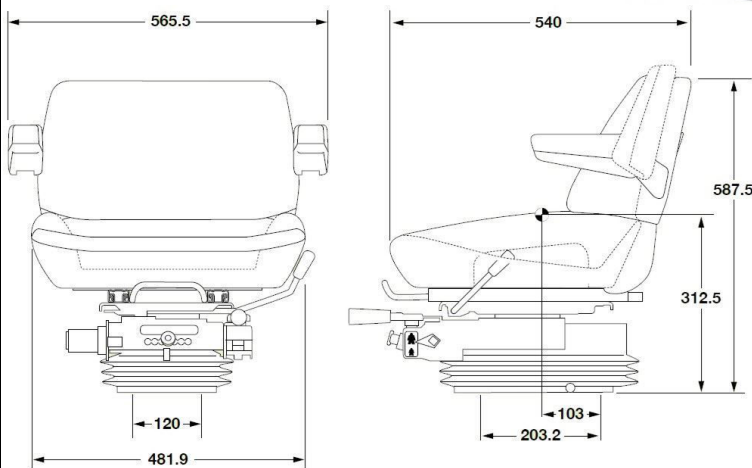

KAB XH2/U4

SPECIFICATION SHEET

CAPITALseating

Standard Features:

- Mechanical suspension
- Low backrest
- 90-160mm vertical suspension stroke
- 70mm integral height adjustment
- 50-120kg weight adjustment
- Slide rail adjustment
- Adjustable armrests
- Document pocket
- EEC type approved classes I/II/III
- Black fabric/vinyl combination

Options:

- Seat belt
- 180 degree turntable

Unit 1, Forward Park, Sheene Road, Leicester,
LE4 1BF, United Kingdom
Tel: +44 (0)116 216 9910
Web: www.capitalseating.co.uk
Email: sales@capitalseating.co.uk