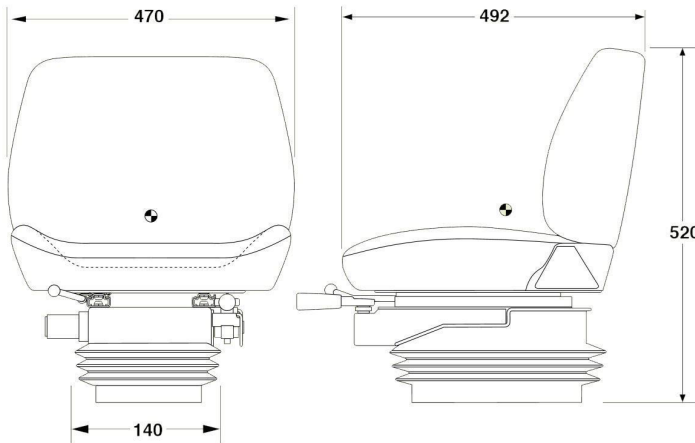

## SPECIFICATION SHEET

**CAPITAL**seating

### Standard Features:

- Mechanical suspension
- Low backrest
- 100mm vertical suspension stroke
- 50-120kg weight adjustment
- Slide rail adjustment
- Black fabric or vinyl options

### Options:

- Seat belt
- Armrests
- Backrest extension
- 180 degree turntable

Unit 1, Forward Park, Sheene Road, Leicester,  
LE4 1BF, United Kingdom  
Tel: +44 (0)116 216 9910  
Web: [www.capitalseating.co.uk](http://www.capitalseating.co.uk)  
Email: [sales@capitalseating.co.uk](mailto:sales@capitalseating.co.uk)