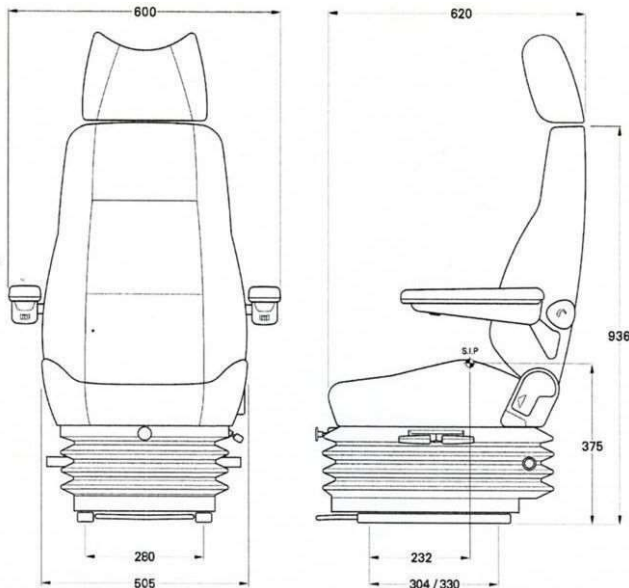

CAPITALseating

KAB 524

SPECIFICATION SHEET

Standard Features:

- Dual-spring mechanical suspension
- 100mm vertical suspension stroke
- Manual adjustment for driver weight from 80-150Kg
- 60mm seat height and tilt adjustment
- Fore and aft adjustment – 200mm
- Backrest angle adjustment
- Dual fore and aft adjustment - 200mm x2
- Armrests
- Headrest
- Lumbar support
- Charcoal fabric

Options:

- Static or retractable lap belt
- Variable damper
- Double dampers for heavy duty applications
- Range of high quality fabric or PVC trims
- Turntable

Unit 1, Forward Park, Sheene Road, Leicester,
LE4 1BF, United Kingdom
Tel: +44 (0)116 216 9910
Web: www.capitalseating.co.uk
Email: sales@capitalseating.co.uk