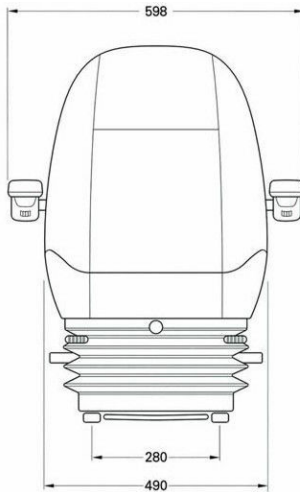

KAB 555

SPECIFICATION SHEET

CAPITALseating

Standard features:

- 125mm vertical air suspension stroke - 12/24V compressor or manual compressor
- 60mm seat height and tilt adjustment
- Manual weight adjustment 50-150kg
- Front controls
- Lumbar support
- Backrest angle adjustment
- Fore and aft adjustment – 200mm
- Lumbar support
- Fabric trim