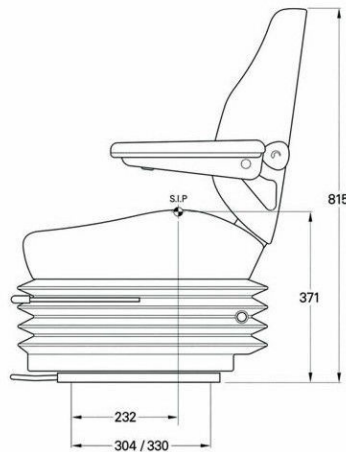

KAB 555

SPECIFICATION SHEET

CAPITALseating

Standard features:

- 125mm vertical air suspension stroke - 12/24V compressor or manual compressor
- 60mm seat height and tilt adjustment
- Manual weight adjustment 50-150kg
- Front controls
- Lumbar support
- Backrest angle adjustment
- Fore and aft adjustment – 200mm
- Lumbar support
- Fabric trim

Options:

- Integral air compressor – 12V or 24V
- Adjustable pivoting armrests
- Static or retractable lap belt
- Headrest
- Variable damper
- Double acting damper for heavy duty applications

Unit 1, Forward Park, Sheene Road, Leicester,
LE4 1BF, United Kingdom
Tel: +44 (0)116 216 9910
Web: www.capitalseating.co.uk
Email: sales@capitalseating.co.uk